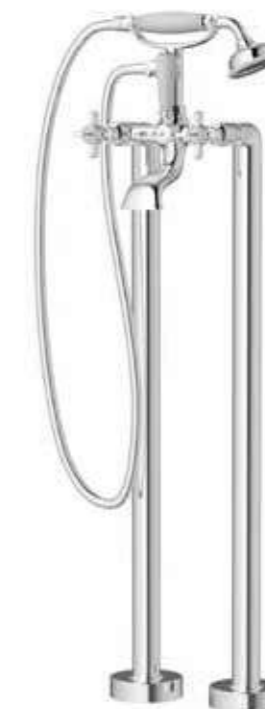

FREE STANDIND BATH MIXER

€ 560

CTHEFSBSM

Minimum Operating Pressure 1+bar

All prices include VAT

Always consult your installer to ensure your site conditions meet minimum operating pressure requirements