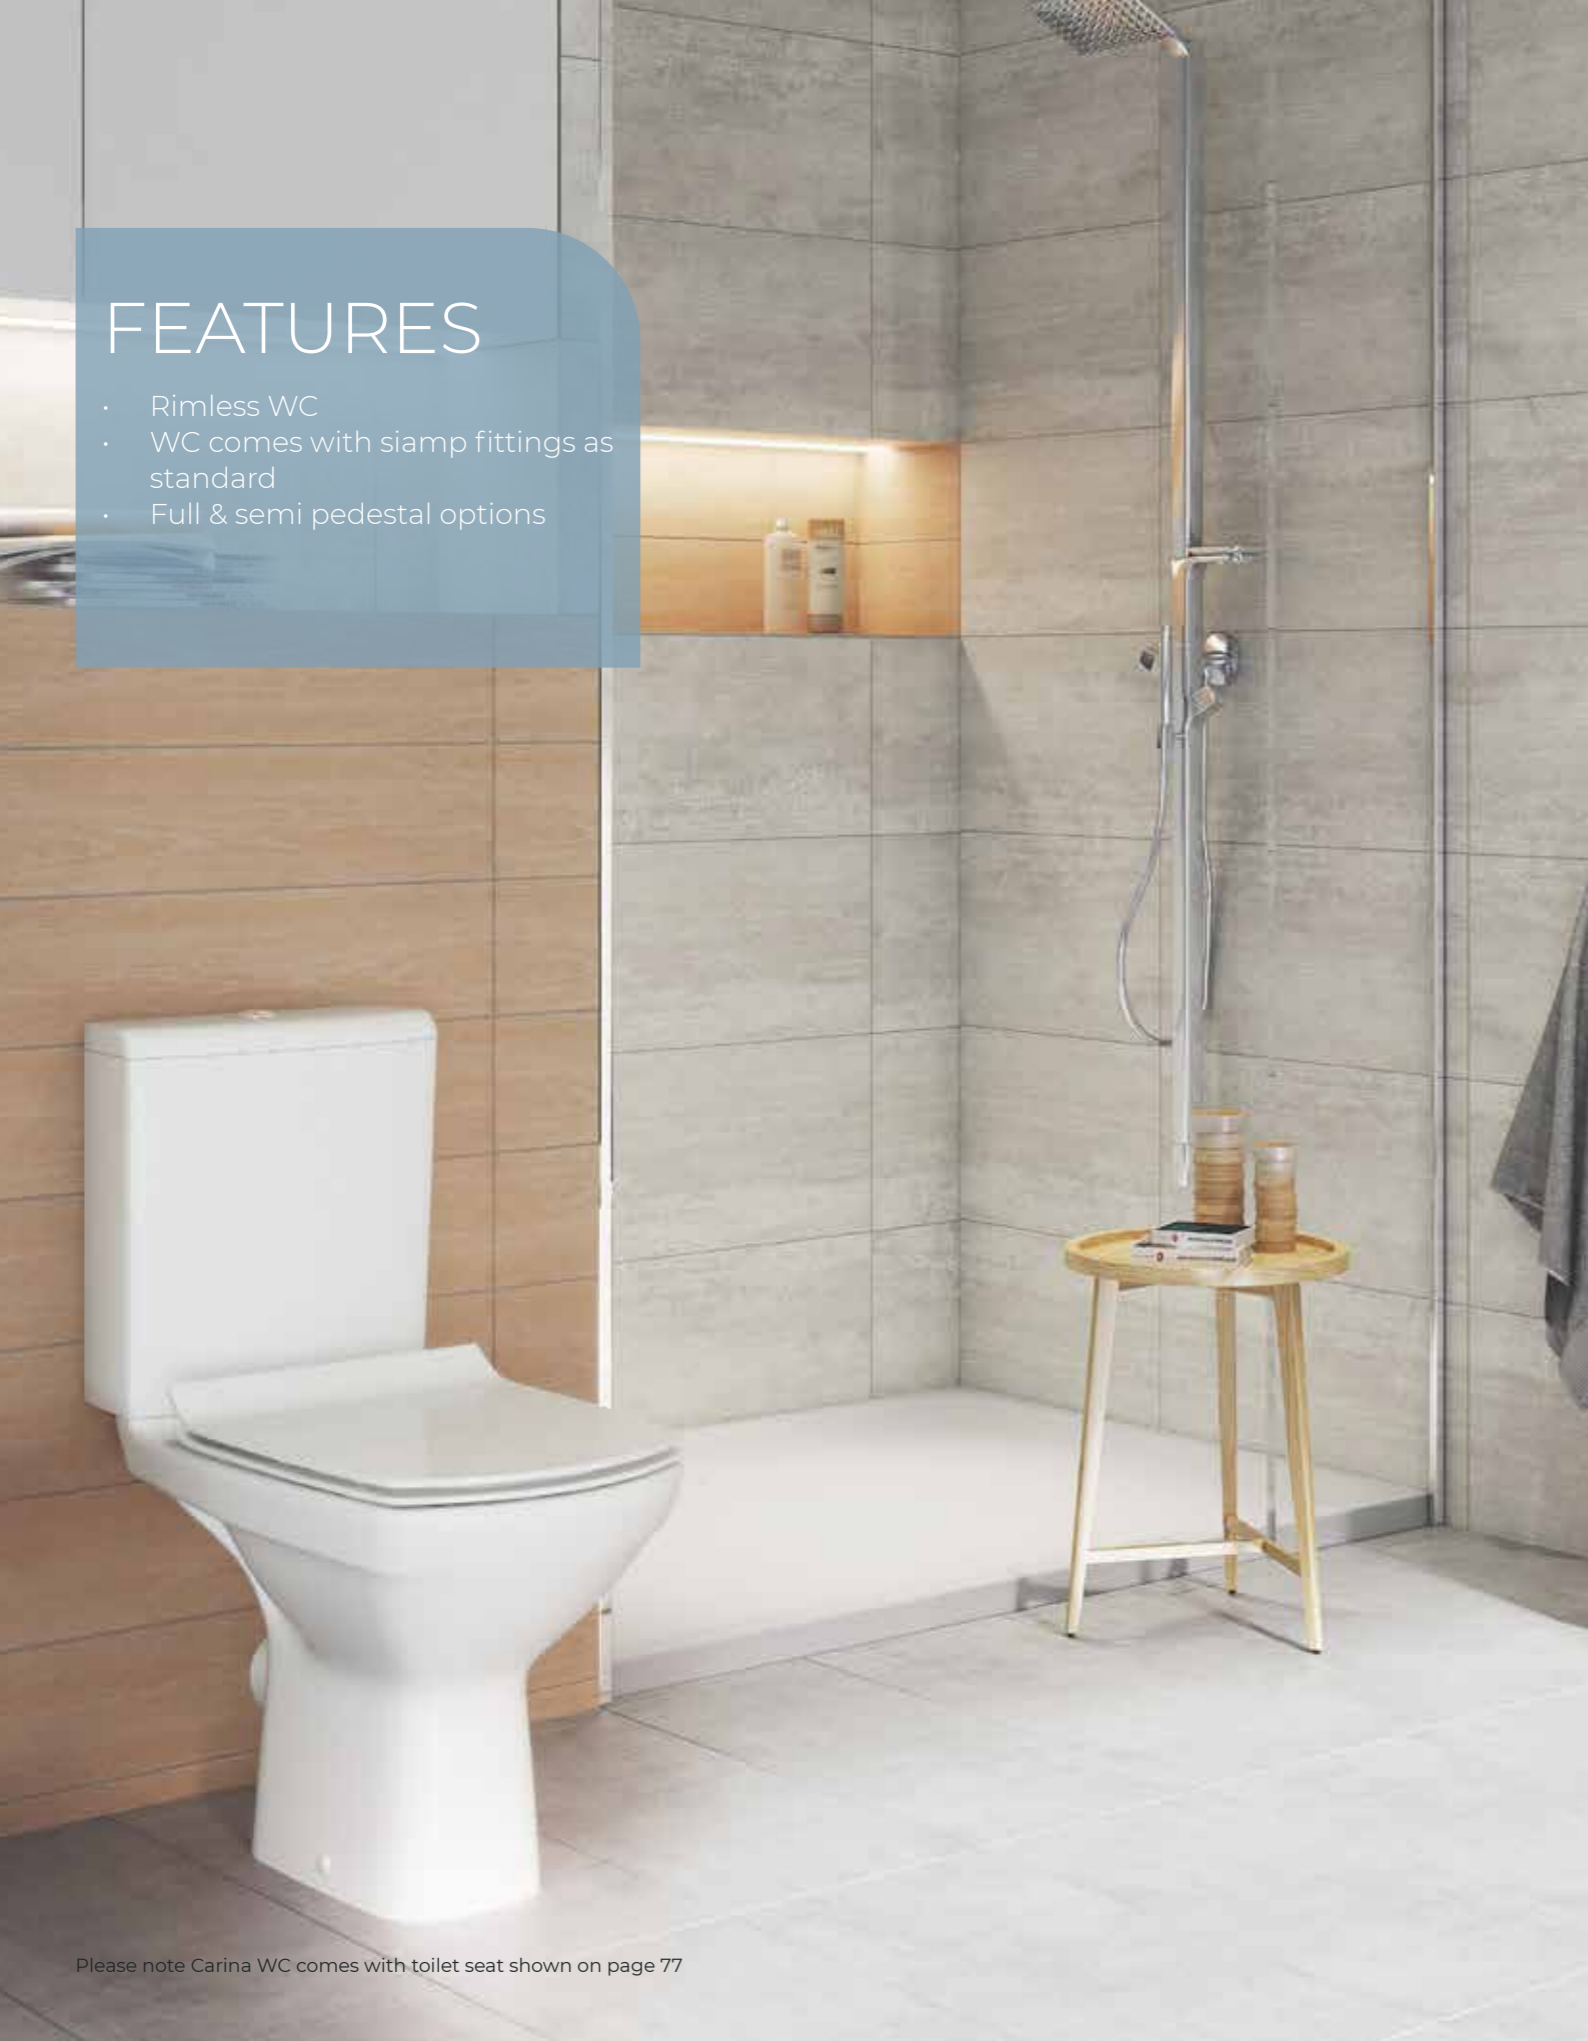

# FEATURES

- Rimless WC
- Slim Toilet Seat
- Full Shrouded WC
- Wall hung WC recommended to be used with support frame
- WC comes with Siamp fittings as standard

rimless flushing

fully shrouded

### WALL HUNG WC

€407

EWHPS

Includes soft close seat

All prices include VAT

**CARINA**

**FEATURES**

- Rimless WC
- WC comes with siamp fittings as standard
- Full & semi pedestal options