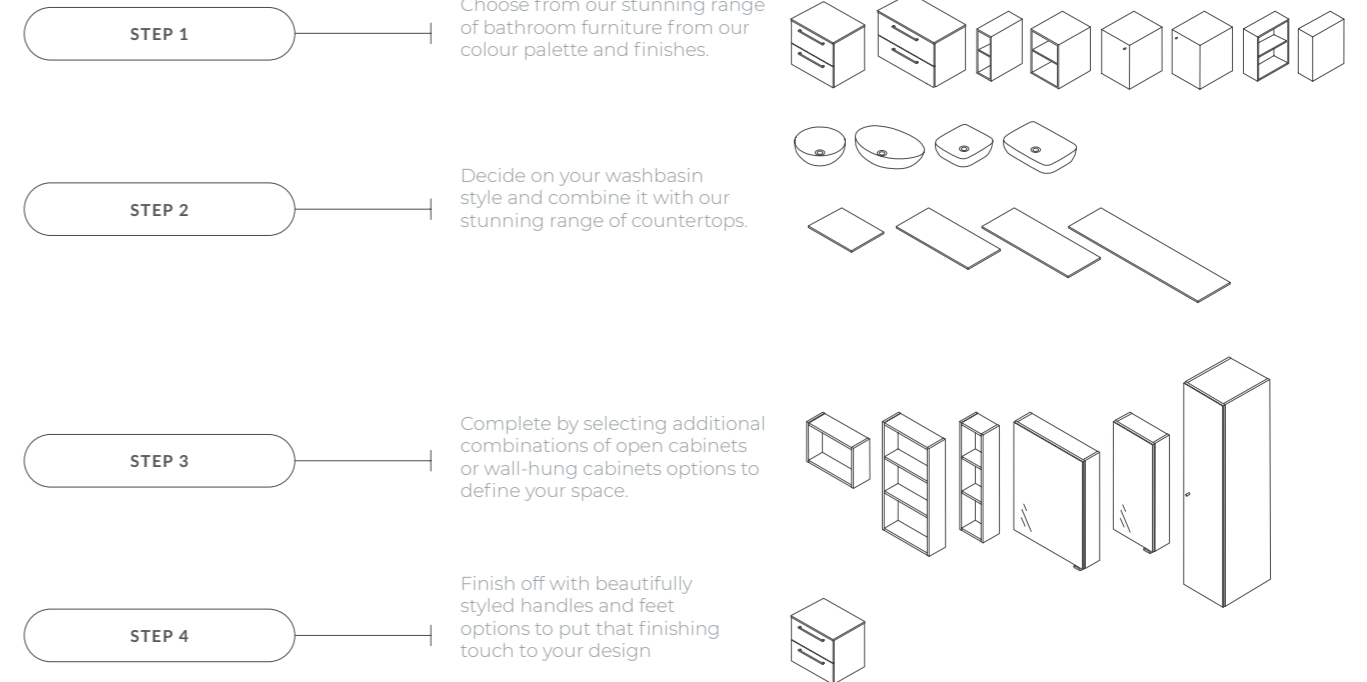

THE STEPS ARE SIMPLE:

INNOVATIVE PRODUCTION TECHNOLOGY USED TO CREATE REFINED FORMS WITH INCREASED DURABILITY

LONG-LASTING PROTECTION FROM HARMFUL BACTERIA

INCREASED MOISTURE PROTECTION TECHNOLOGY