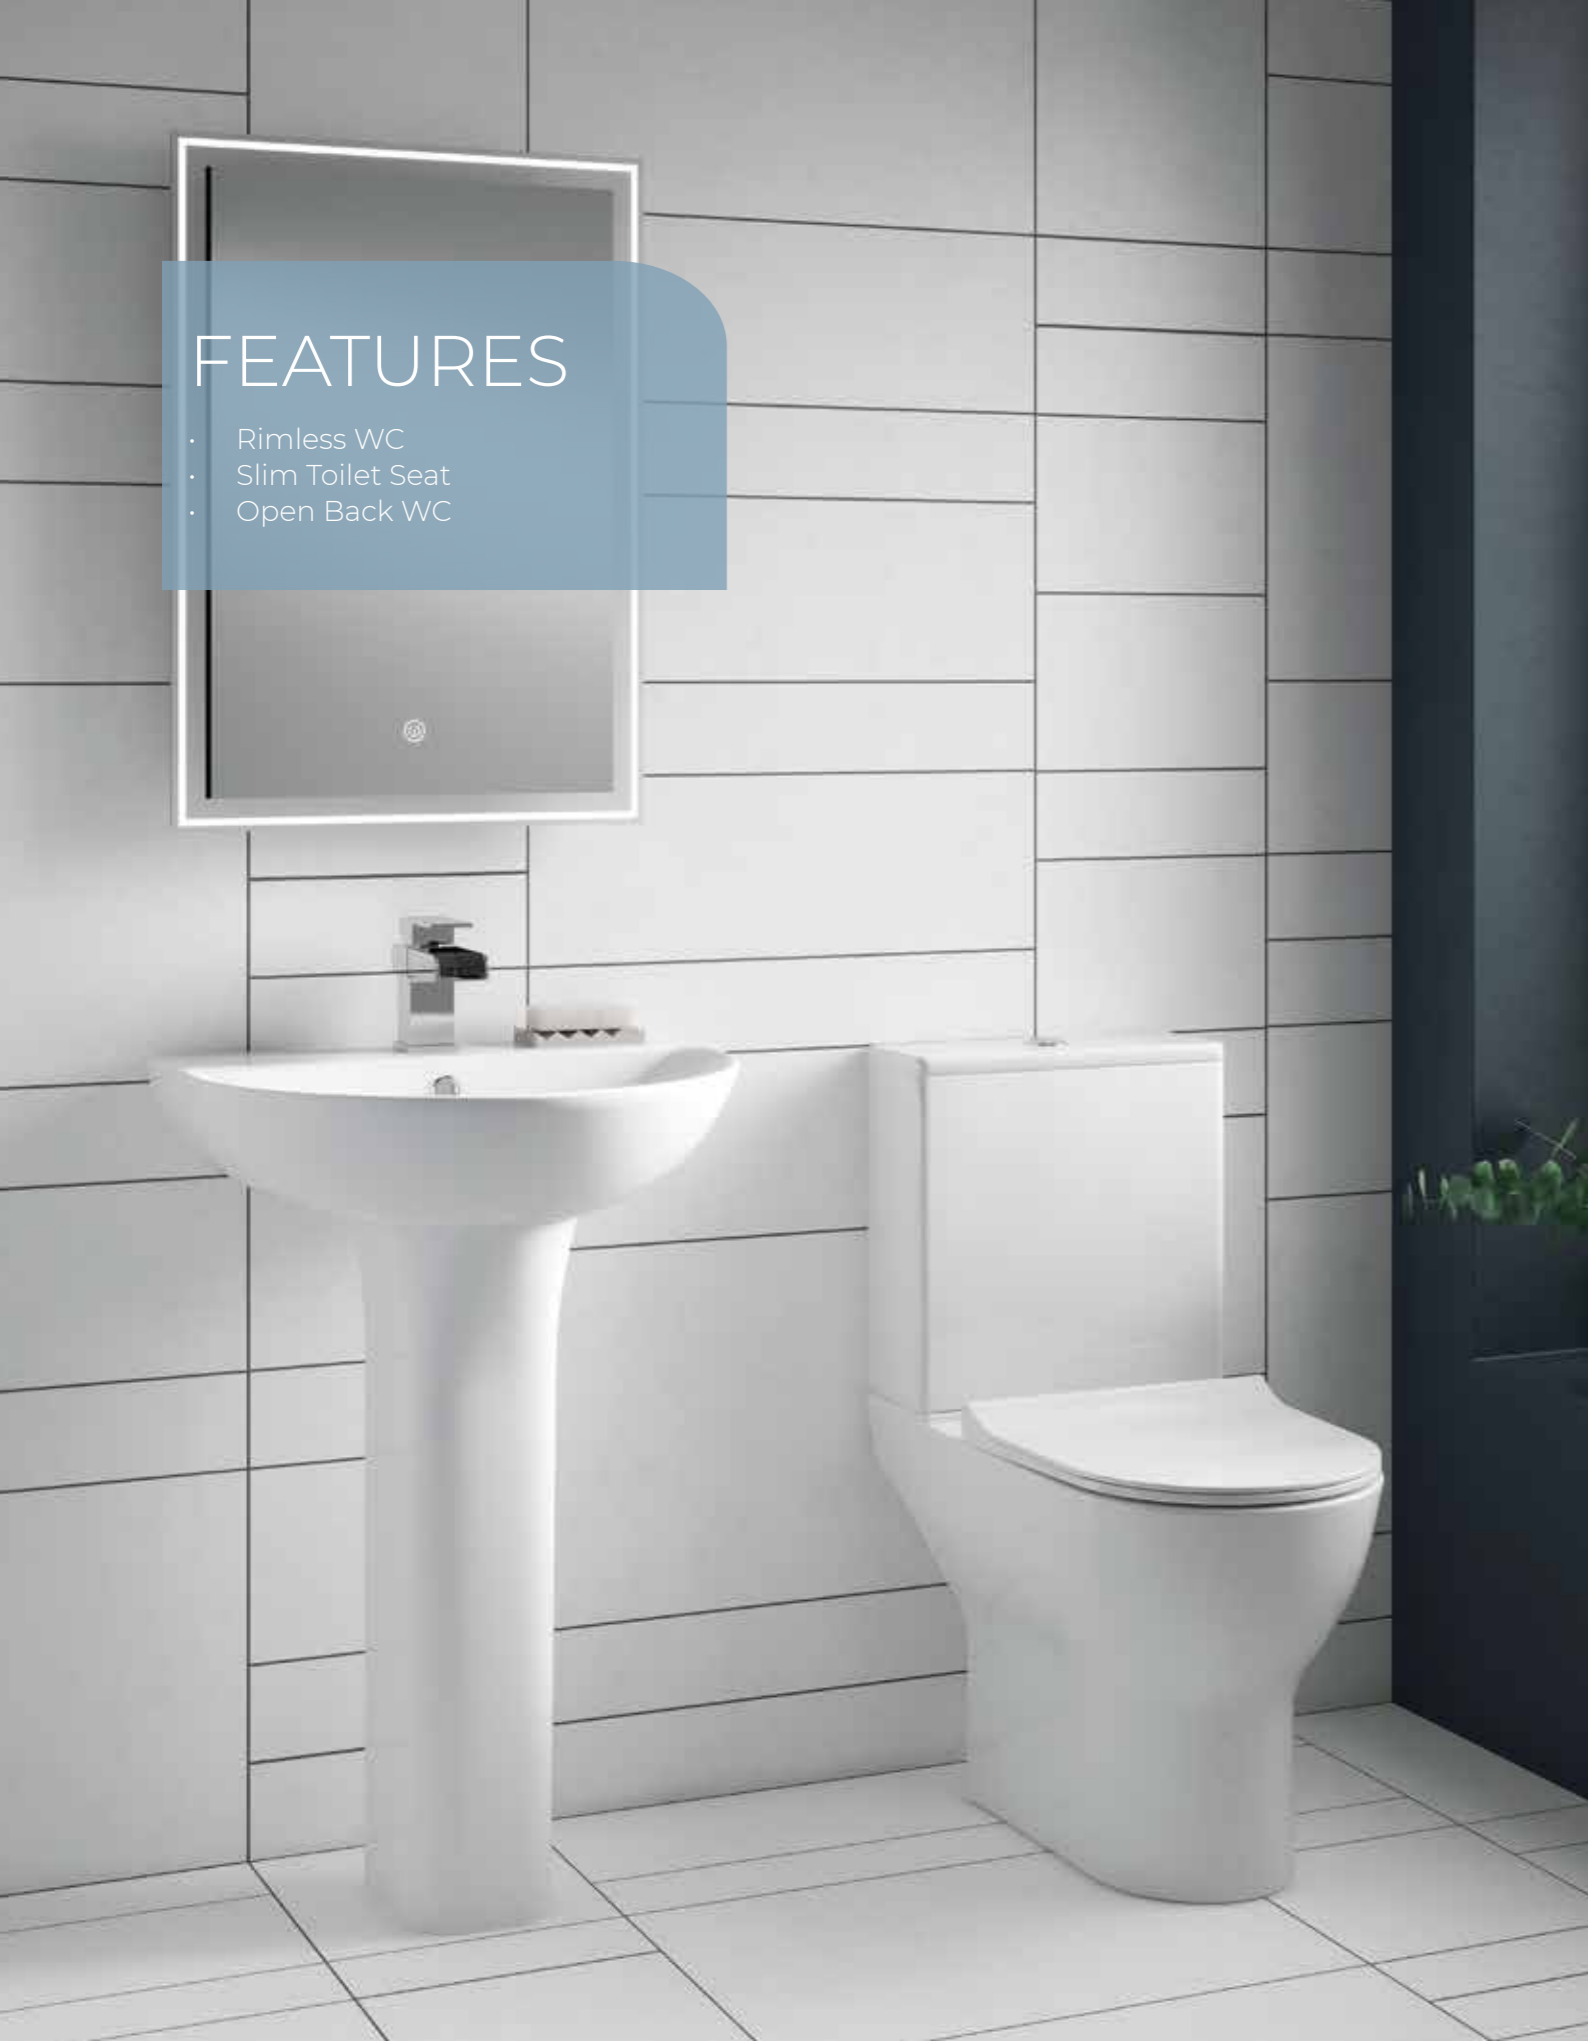

## FEATURES

- Rimless WC
- Slim Toilet Seat
- Open Back WC

rimless flushing