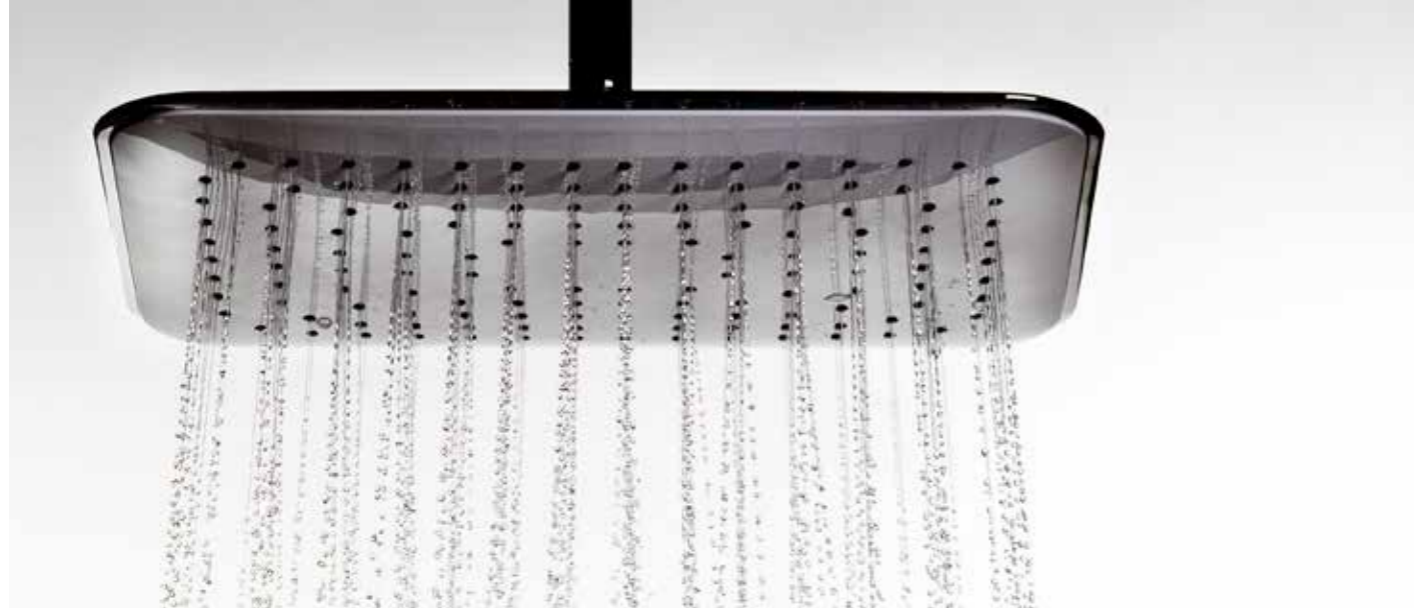

€ 103

4 Function with button to change jets

Chrome plated Brass/Chrome ABS

Self Cleaning Silicon Anti-limescale Jets

1500mm flexible hose included