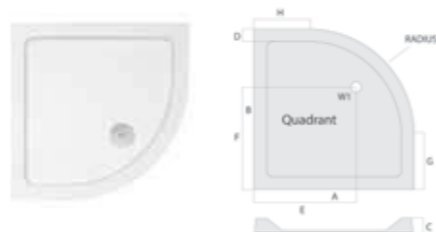

ELEMENTS SHOWER TRAYS

The Elements range of low profile shower trays are only 40mm high and they lend themselves to the latest bathroom trends and includes all the benefits of a solid cast stone shower tray. These shower trays suit any installation and makes it quick and easy to install.

FEATURES

- + 40% Lighter than a high wall stone resin tray
- + Solid cast stone shower tray
- + Made with WRAS approved phthalate free materials
- + 25 years guarantee
- + ABS finish
- + Waste position - W1

All shower trays come with fluidmaster shower waste as standard.

QUADRANT TRAY								
DIMENSIONS	C	D	E	F	G	H	CODE	Price
800 x 800mm	40	65	500	500	250	250	Q800L	€ 210
900 x 900mm	40	65	600	600	350	350	Q900L	€ 210
1000 x 1000mm	40	65	700	700	450	450	Q1000L	€ 320

OFFSET QUADRANT TRAY									
DIMENSIONS	SIDE	C	D	E	F	G	H	CODE	Price
900 x 800mm	LEFT	40	65	510	600	250	350	Q980LL	€ 240
900 x 800mm	RIGHT	40	65	510	600	250	350	Q980LR	€ 240
1000 x 800mm	LEFT	40	65	510	700	250	450	Q108LL	€ 250
1000 x 800mm	RIGHT	40	65	510	700	250	450	Q108LR	€ 250
1200 x 800mm	LEFT	40	65	510	900	250	650	Q128LL	€ 300
1200 x 800mm	RIGHT	40	65	510	900	250	650	Q128LR	€ 300
1200 x 900mm	LEFT	40	65	610	900	350	650	Q129LL	€ 315
1200 x 900mm	RIGHT	40	65	610	900	350	650	Q129LR	€ 315

SQUARE TRAY						
DIMENSIONS	C	D	E	F	CODE	Price
700 x 700mm	40	65	190	350	S700L	€ 190
760 x 760mm	40	65	190	380	S760L	€ 190
800 x 800mm	40	65	190	400	S800L	€ 190
900 x 900mm	40	65	190	450	S900L	€ 230
1000 x 1000mm	40	65	190	500	S1000L	€ 280

ELEMENTS SHOWER TRAYS

The Elements range of low profile shower trays are only 40mm high and they lend themselves to the latest bathroom trends and includes all the benefits of a solid cast stone shower tray. These shower trays suit any installation and makes it quick and easy to install.

FEATURES