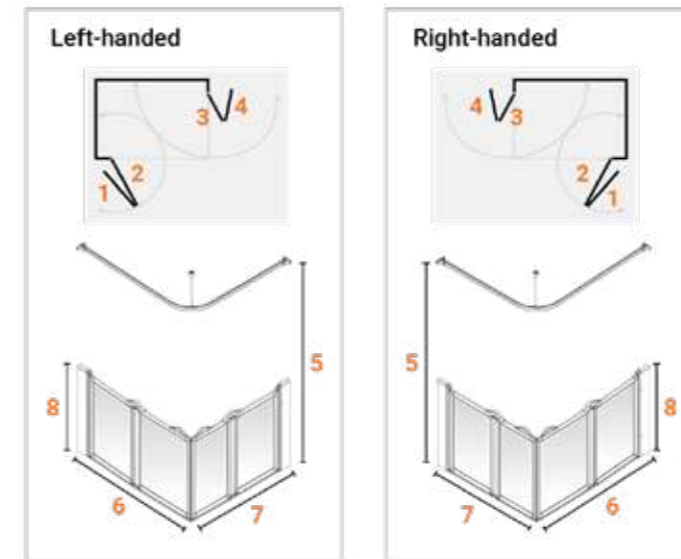

HALF HEIGHT SHOWER DOORS

Features

- + Handed & Non-handed
- + Suitable for shower trays
- + Bi-fold doors to '6' and '7' sides
- + L-shaped curtain rail supplied
- + Handles are included with Option E screens
- + Standard 1800mm wide x 1800mm drop shower curtains supplied

DIMENSIONS	HAND	1	2	3	4	5	6	7	8	CODE	Price
800 x 800mm	NH	332mm	377mm	377mm	332mm	1880mm	800mm	800mm	750mm	91041N	€ 1033
820 x 820mm	NH	342mm	387mm	387mm	342mm	1880mm	820mm	820mm	750mm	91043N	€ 1033
900 x 900mm	NH	382mm	427mm	427mm	382mm	1880mm	900mm	900mm	750mm	91045N	€ 1033
1000 x 700mm	Left	432mm	477mm	327mm	282mm	1880mm	1000mm	700mm	750mm	91047L	€ 1033
1000 x 700mm	Right	432mm	477mm	327mm	282mm	1880mm	1000mm	700mm	750mm	91047R	€ 1033
1000 x 800mm	Left	432mm	477mm	377mm	332mm	1880mm	1000mm	800mm	750mm	91319L	€ 1033
1000 x 800mm	Right	432mm	477mm	377mm	332mm	1880mm	1000mm	800mm	750mm	91319R	€ 1033
1000 x 1000mm	NH	432mm	477mm	477mm	432mm	1880mm	1000mm	1000mm	750mm	91048N	€ 1033
1200 x 700mm	Left	532mm	577mm	327mm	282mm	1880mm	1200mm	700mm	750mm	91053L	€ 1033
1200 x 700mm	Right	532mm	577mm	327mm	282mm	1880mm	1200mm	700mm	750mm	91053R	€ 1033
1200 x 820mm	Left	532mm	577mm	387mm	342mm	1880mm	1200mm	820mm	750mm	91054L	€ 1033
1200 x 820mm	Right	532mm	577mm	387mm	342mm	1880mm	1200mm	820mm	750mm	91054R	€ 1033
1200 x 900mm	Left	532mm	577mm	427mm	382mm	1880mm	1200mm	900mm	750mm	91056L	€ 1033
1200 x 900mm	Right	532mm	577mm	427mm	382mm	1880mm	1200mm	900mm	750mm	91056R	€ 1033
1200 x 1200mm	NH	532mm	577mm	577mm	532mm	1880mm	1200mm	1200mm	750mm	91055N	€ 1273

HALF HEIGHT SHOWER DOORS

Our complete range of half-height care shower screen solutions for both alcove and corner installations can help you create the perfect showering environment. With lifetime guarantees you can be assured of the best quality available.

Designed and developed with healthcare, installation and technical professionals this range of solutions for tray or wet room installations that provide ease of use, ease of installation and raise the bar on quality to ensure a longer life.

Please note: Bottom door seals are water barriers, not water proof. If using a curtain, it should be long enough to protect the doors seals.

Please note: Compensators are set at mid point giving 14.5mm in and out adjustment on one side. Screen width needs to be less than the length of the tray and provide adequate access for user. Screens only suitable for Pipe Duct Trays.

All prices include VAT