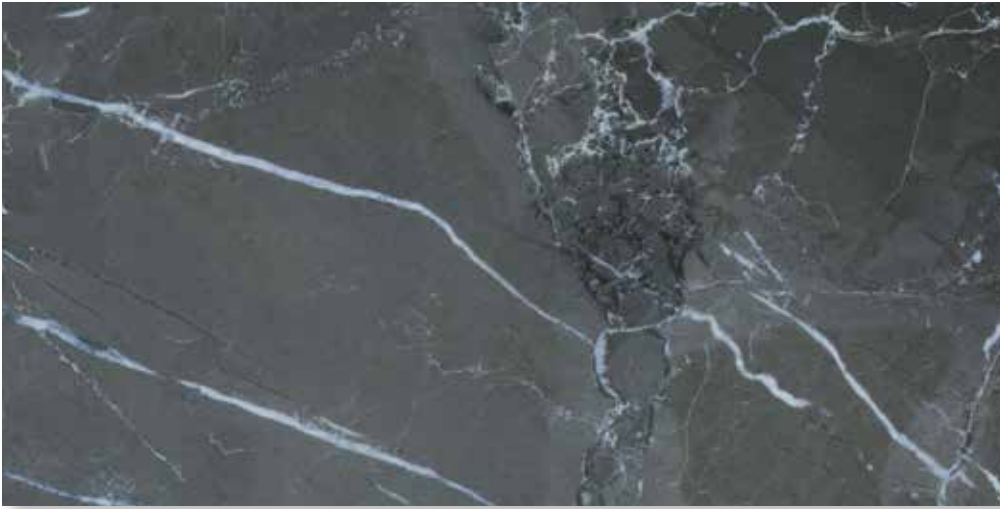

Museum Collection

5. Museum Dark Grey Glossy
Rect 1200x600